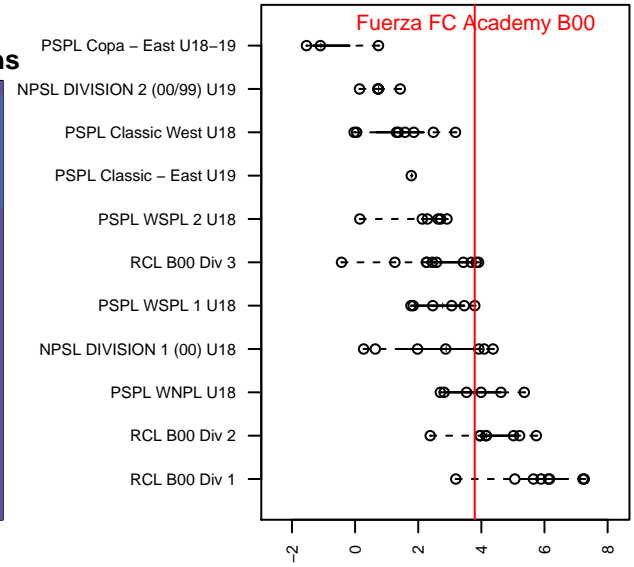

**attack and defense rating
relative to others at age
and all opponents in last 13 months**