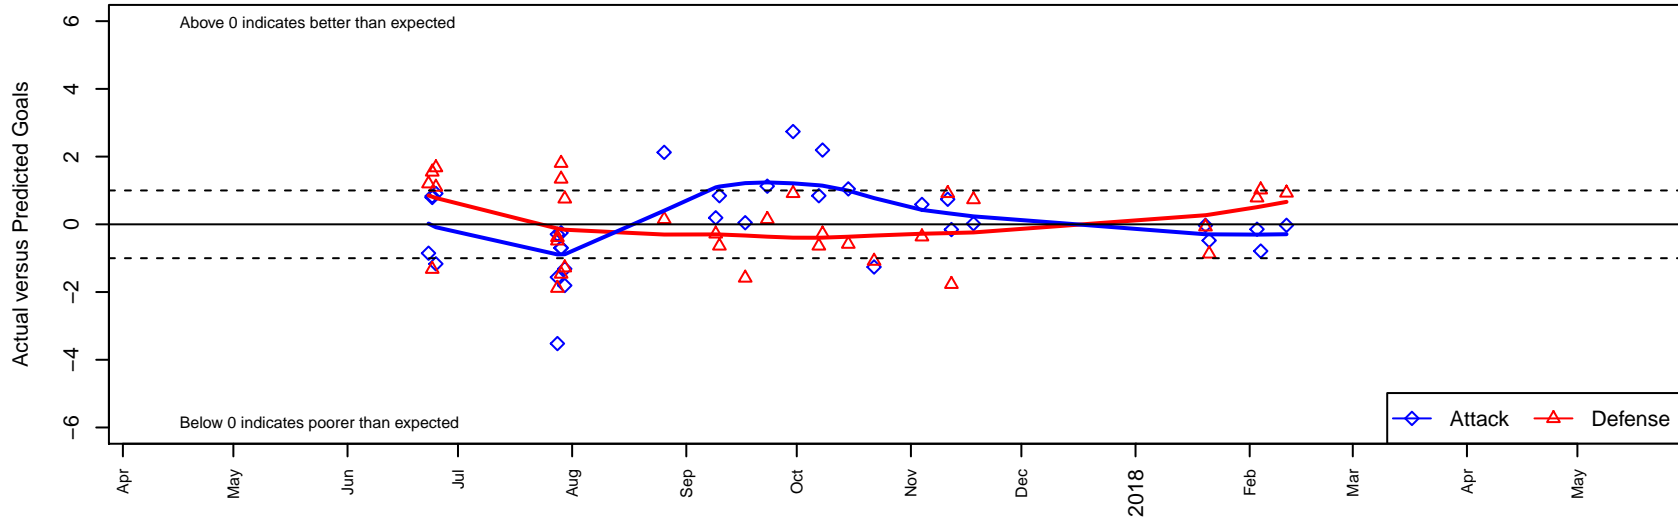

Fuerza FC Academy B00

Fuerza FC
 Marysville, WA
 B00 total strength=1668
 attack=27.32 defense=15.06
 fall league = PSPL WSPL 1 U18

alt names used:
 Fuerza FC Academy B00
 FUERZA FC ACADEMY B00 (WA)
 Fuerza FC 2000

Venues played:
 2017 Clash At the Border Gold/Silver
 2017 Crossfire Select U19 Gold
 2017 Crossfire Select U19 Platinum
 2017 PSPL WSPL 1 U18
 2017 WA Cup Gold U18
 2017 PSPL Win HS Classic 1 – West U18

Fuerza FC Academy B00
 Dots are actual minus expected GF (blue circles) and GA (red triangles).
 Blue line is smoothed change in attack strength. Red is smoothed change in defense strength.

**attack and defense variance (black dot)
relative to other teams
and top 10 in region**